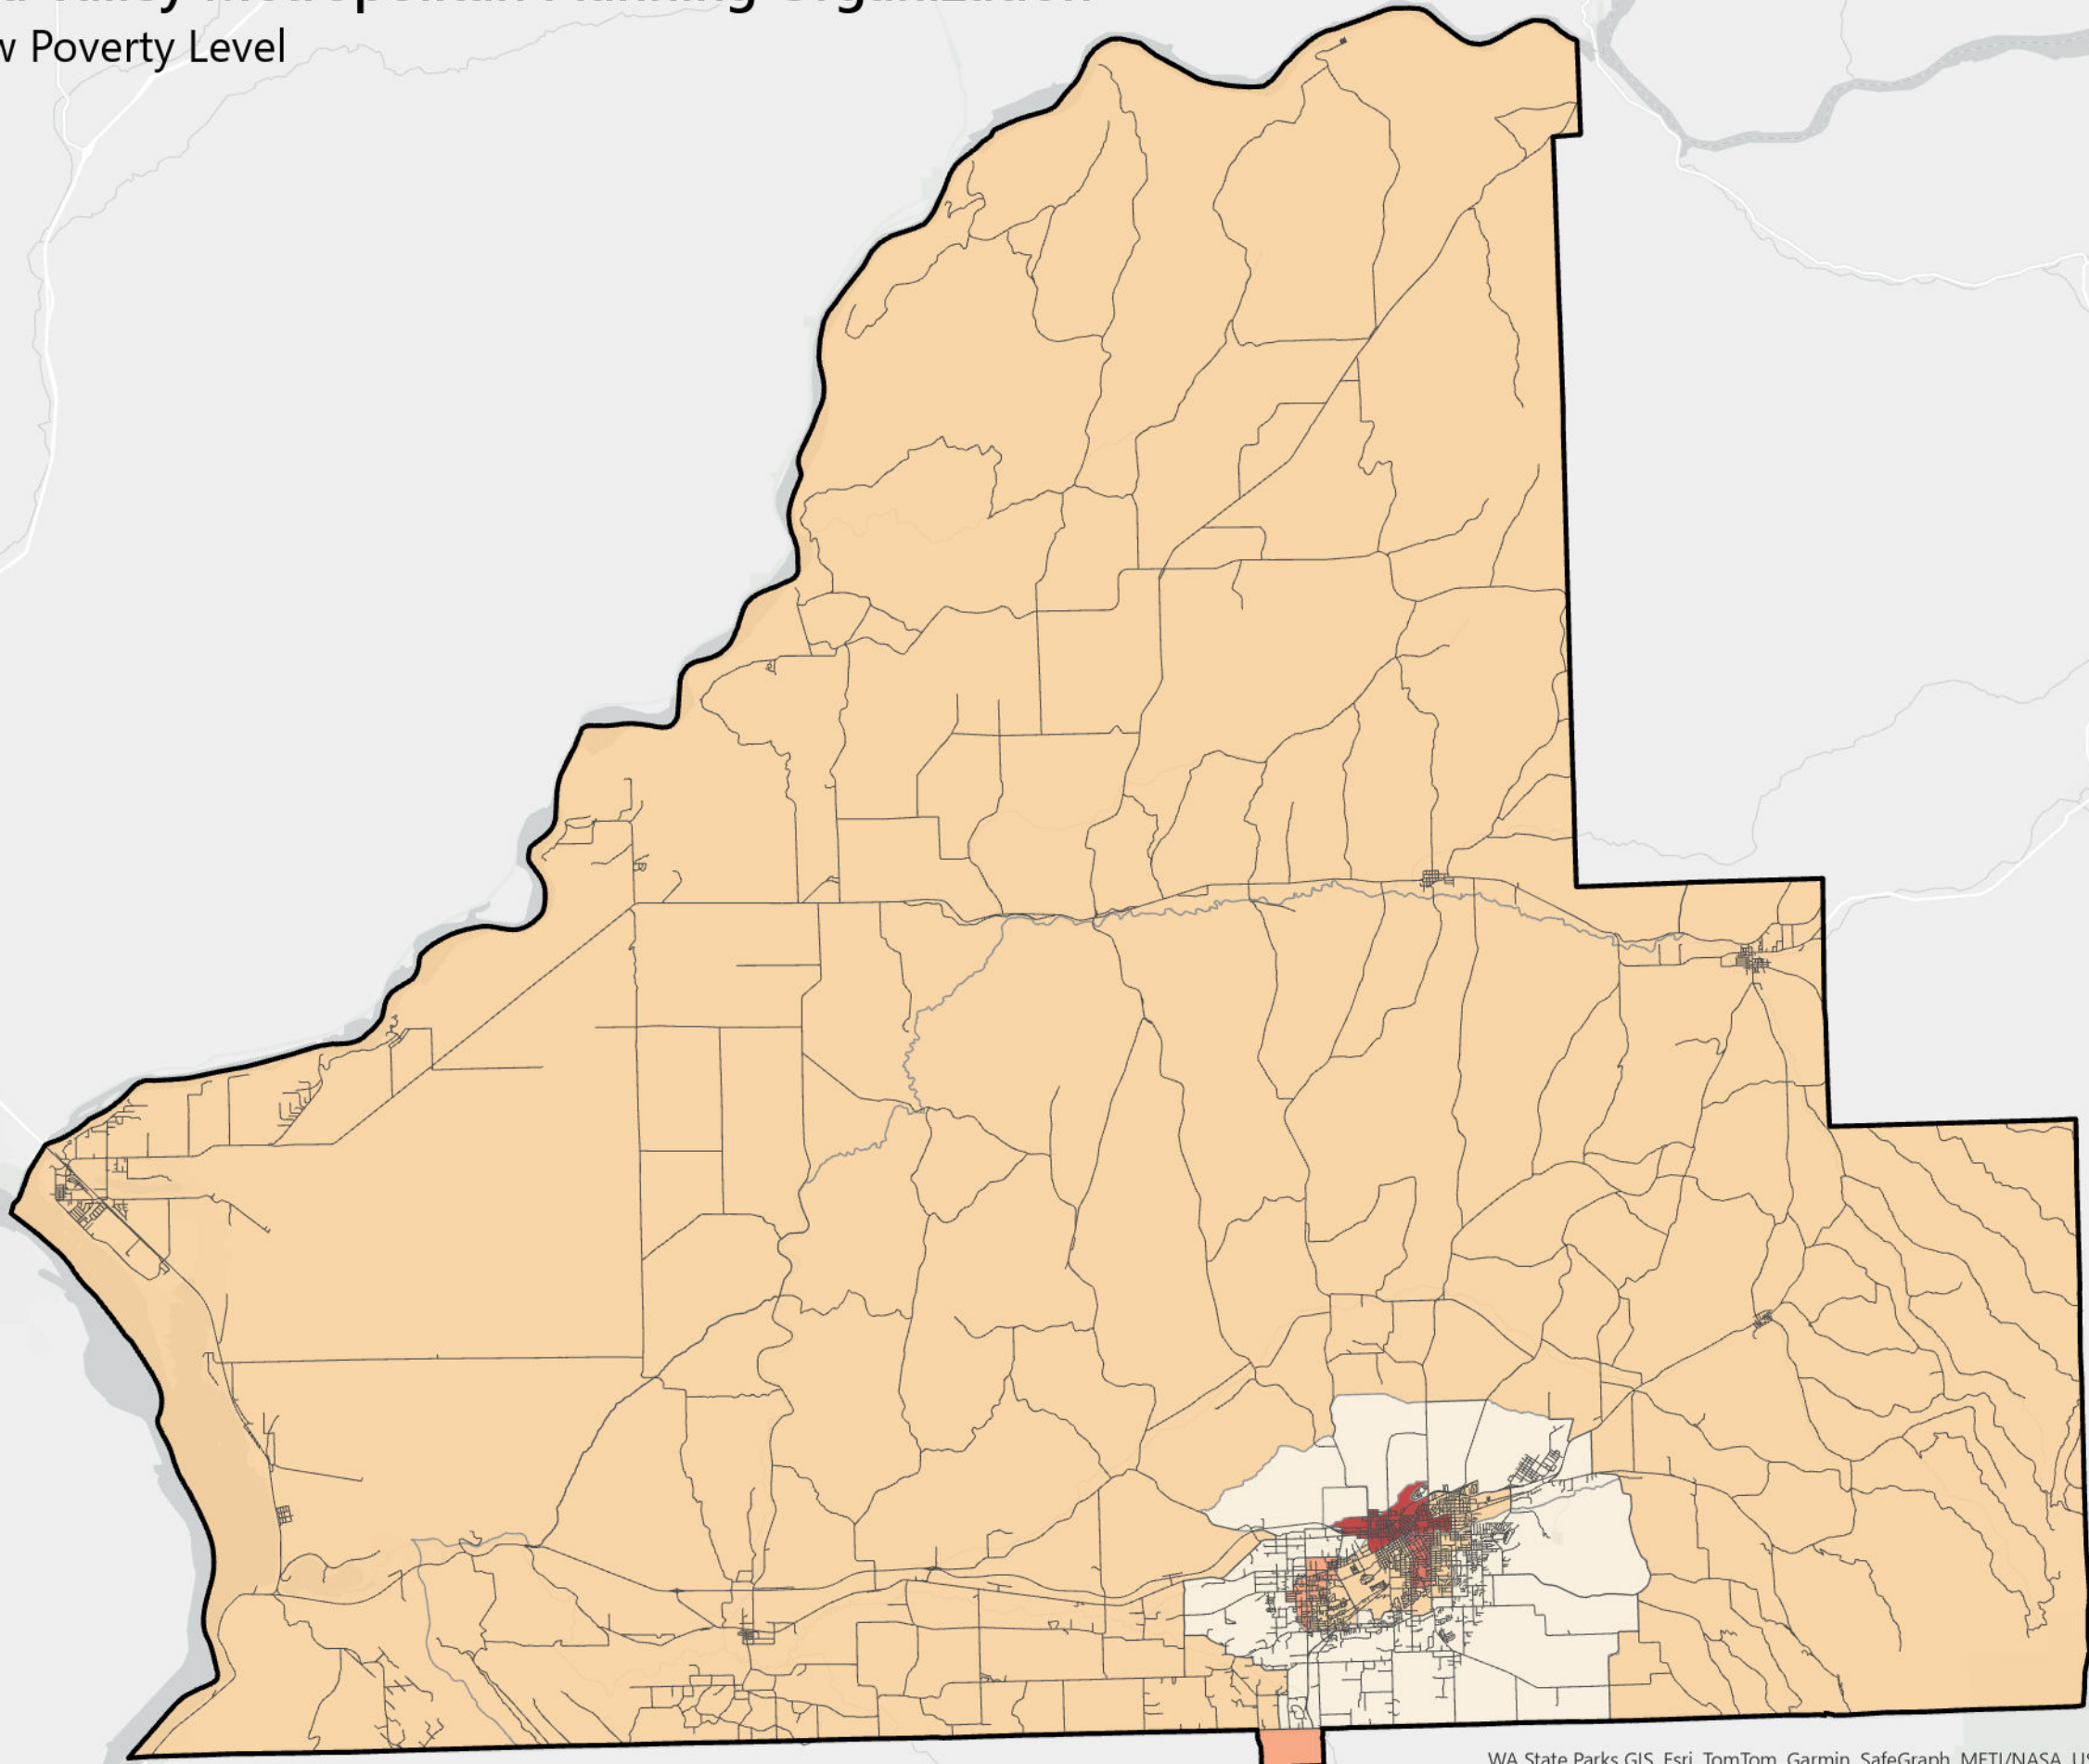

Walla Walla Valley Metropolitan Planning Organization

Income Below Poverty Level

- Roads
- ▭ MPA_Boundary
- Percentage of Population Below Poverty Level by Census Tract Group**
- 0% - 6.09%
- 6.09% - 12.19%
- 12.19% - 18.28%
- 18.28% - 24.38%
- 24.38% - 30.48%