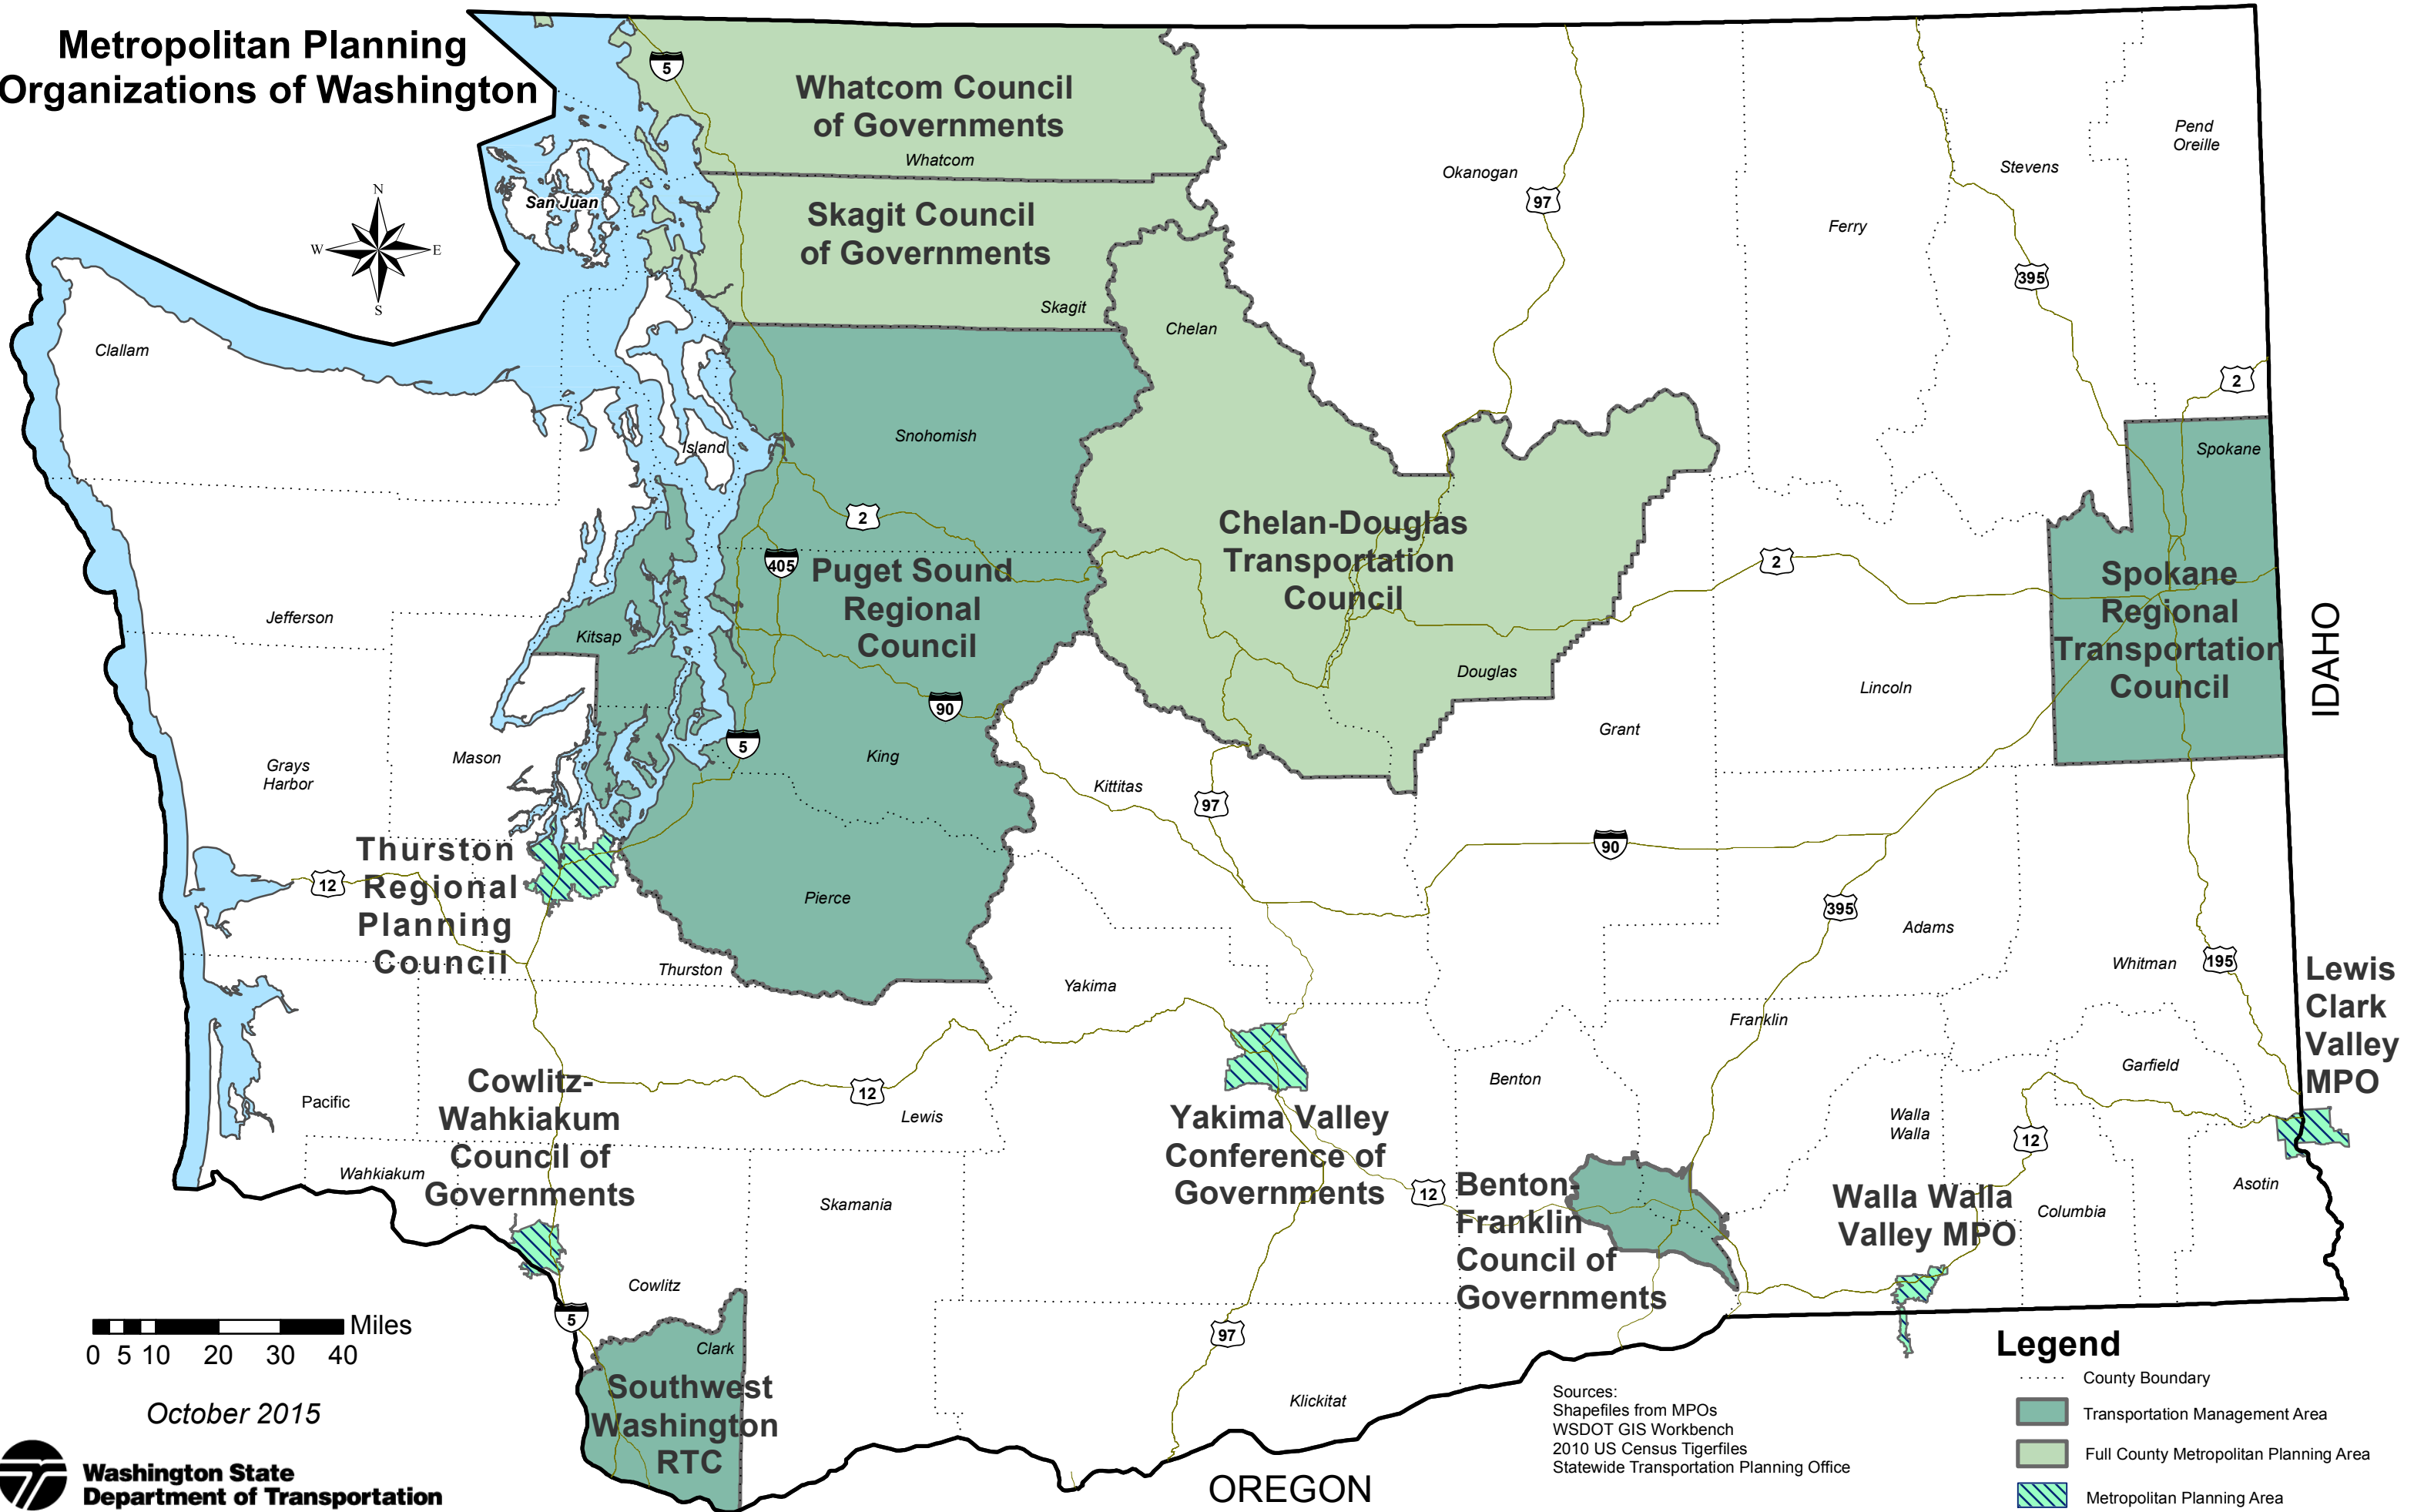

Metropolitan Planning Organizations of Washington

0 5 10 20 30 40 Miles

October 2015

Sources:
 Shapefiles from MPOs
 WSDOT GIS Workbench
 2010 US Census Tigerfiles
 Statewide Transportation Planning Office

Legend

- County Boundary
- Transportation Management Area
- Full County Metropolitan Planning Area
- Metropolitan Planning Area